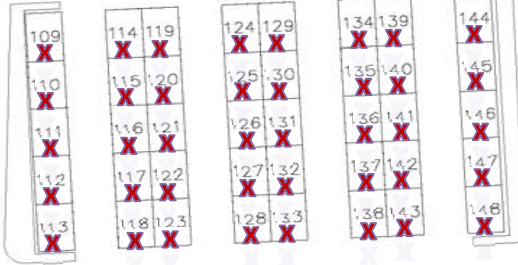

Update May 12, 2022

x = Reserved

REGISTRATION

Note: All Outdoor Booths on Asphalt, 6m x 9m

PARKING

Toilets

Outdoor Booths 101-148

Outdoor Booths 149-188

Outdoor Booths 258-259

No Longer Available

Tent Overflow Booths (92 3m x 3m) (70m x 18m TENT)

Barrie Moslon Centre Indoor Booths

IN/OUT

IN/OUT

Outdoor Booths 245-257

Toilets